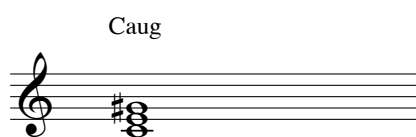

Triads & Power Chord

Here are some notated examples of different types of chords beginning on C.
The symbols on top of each example (eg. Cmin and Csus4) are often used in popular music.

Power Chord: C G

C Major: C E G

C flat 5: C E G \flat

C omit 3: C G C

C sus 2: C D G

C sus 4: C F G

C Minor: C E \flat G

C augmented: C E G \sharp

C diminished: C E \flat G \flat