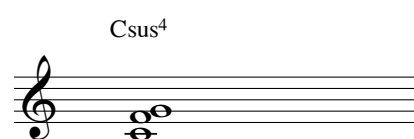

Triads & Power Chord

Here are some notated examples of different types of chords beginning on C.
The symbols on top of each example (eg. Cmin and Csus4) are often used in popular music.

Power Chord: C G

C Major: C E G

C flat 5: C E G \flat

C omit 3: C G C

C sus 2: C D G

C sus 4: C F G

C Minor: C E \flat G

C augmented: C E G \sharp

C diminished: C E \flat G \flat