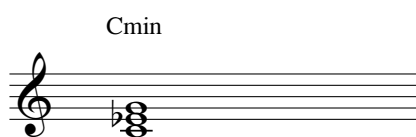

Triads & Power Chord

Here are some notated examples of different types of chords beginning on C.
The symbols on top of each example (eg. Cmin and Csus4) are often used in popular music.

Power Chord: C G

C Major: C E G

C flat 5: C E G \flat

C omit 3: C G C

C sus 2: C D G

C sus 4: C F G

C Minor: C E \flat G

C augmented: C E G \sharp

C diminished: C E \flat G \flat